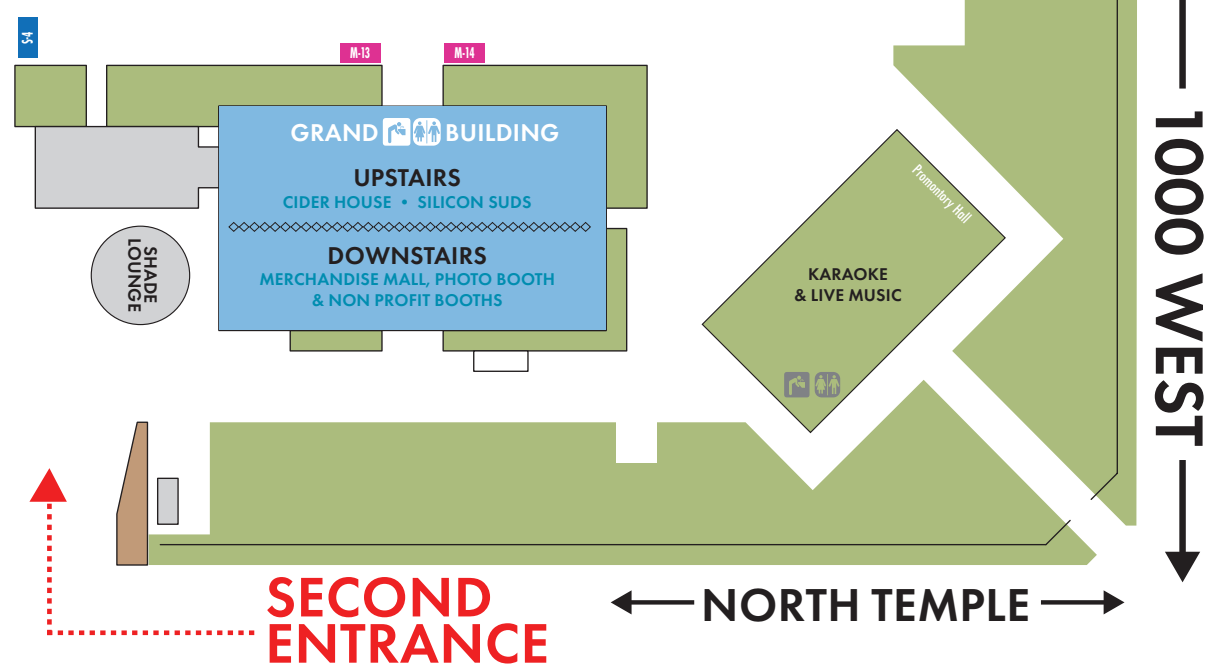

- Ace Cider Mike's Hard Lemonade Angry Orchard Kyla Hard Kombucha

MAIN PAID PARKING

SWAP STATIONS
GET YOUR WRISTBANDS

GRAND BUILDING KEY

- | | |
|----------------------------------|-----------------------------|
| City Weekly Booth | Think Twice |
| Photo Booth | Thompson's Jerky |
| Token Station | Utah School of Pet Grooming |
| Press Backers | Xistential Love |
| Balams Designs | Muscle MX |
| Batch Twenty-One Skincare | Restored Balance |
| Bhudda Gear | Weedopoly |
| Caricature Artist | Koodegras |
| Global Travel Network | Kiln |
| Hello Project | Bottega |
| Hugo Coffee Merch | Jukko |
| Huge Brands | Dapper & Dash |
| Jennie Richau REAL Estate | Spherion |
| K9 Behavior | UDEN |
| Paizlee's Grass Fed Beef & Jerky | Atlas |
| Pella Windows | League of Women Voters |
| Renewel by Anderson | Utah Jazz |
| Sparrow Electric | Hardware Apartments |
| State Farm Insurance | Silicon Slopes |

MERCH VENDORS

- M1 X-Communicated Mormon Drinking Team
- M2 Beehive Buds
- M3 Level 9 Second Tracks
- M4 Utah Avalanche Center
- M5 Discrete
- M6 Stio
- M7 Protect Our Winters
- M8 Zeal Optics
- M9 Cabela's
- M10 Utah Outdoor Association
- M11 Recreation Outlet
- M12 Mini Of Murray
- M13 Social Axe Throwing
- M14 Hemplucid
- M15 T-Mobile Mobile
- M16 Beehive Cigars