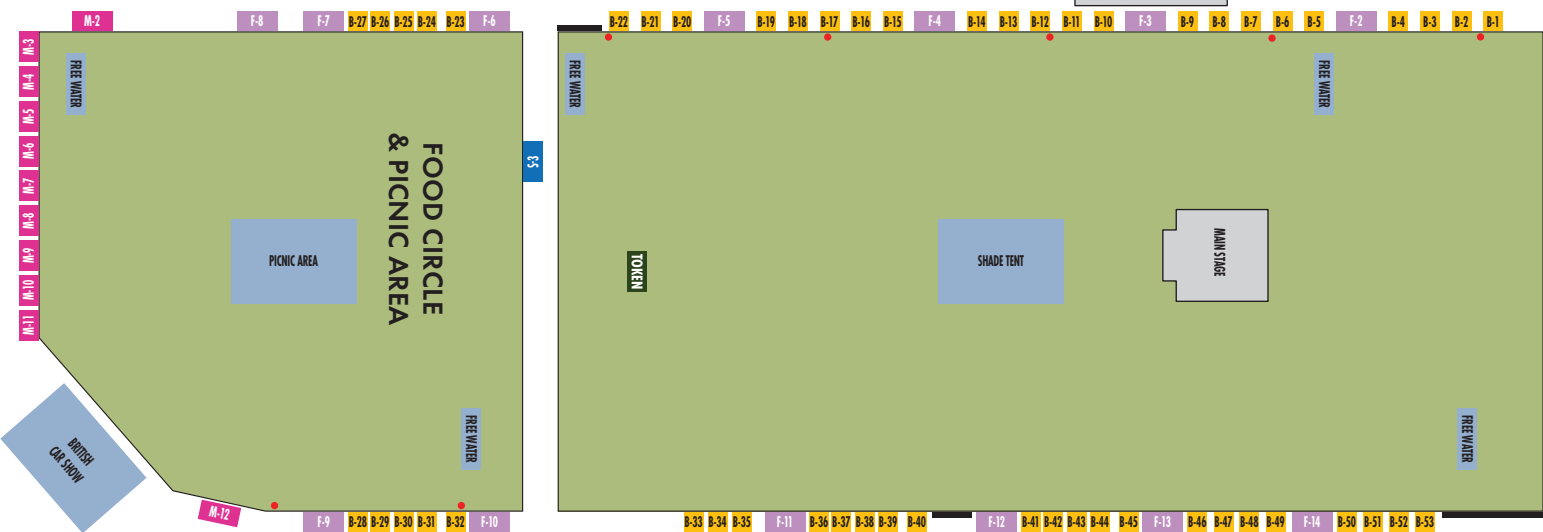

BREWERS

- 1 Level Crossing Brewing Company
- 2 Strap Tank Brewery
- 3 Uinta Brewing
- 4 Bewilder Brewing
- 5 Bonneville Brewing
- 6 Cigar City
- 6 Oskar Blues
- 7 Desert Edge
- 8 Elevation Beer Company
- 9 Epic Brewing
- 10 Toasted Barrel Brewery
- 11 Fisher Beer
- 12 Hopkins Brewing Co
- 13 Illuminated Brew Works
- 14 Ritual Brewing Co
- 15 Roadhouse Brewery
- 16 Roha Brewing
- 17 Salt Fire Brewing
- 18 Roosters Brewing
- 19 Salt Flats Brewing
- 20 Silver Moon Brewing
- 21 Talisman Brewing Company
- 22 Upslope Brewing
- 23 Squatters
- 24 Wasatch
- 25 UTOG
- 26 Wing Nutz
- 27 Odell Brewing
- 28 Guinness
- 29 White Claw
- 30 Ballast Point
- 30 Western Standard
- 31 Sapporo
- 31 Unibroue
- 32 Stone Brewery
- 33 SKA Brewing
- 34 Silver reef
- 35 Proper Brewing
- 36 Schofferhofer
- 37 Samuel Adams
- 38 Park City Brewing
- 39 Shades Brewing
- 40 Lagunitas
- 41 Kiitos Brewing
- 42 Moab Brewing
- 42 Moab Brewing High Point

- Ace Cider Mike's Hard Lemonade Angry Orchard Kyla Hard Kombucha

MAIN PAID PARKING

SWAP STATIONS
GET YOUR WRISTBANDS

GRAND BUILDING KEY

- | | |
|----------------------------------|-----------------------------|
| City Weekly Booth | Think Twice |
| Photo Booth | Thompson's Jerky |
| Token Station | Utah School of Pet Grooming |
| Press Backers | Xistential Love |
| Balams Designs | Muscle MX |
| Batch Twenty-One Skincare | Restored Balance |
| Bhudda Gear | Weedopoly |
| Caricature Artist | Koodegras |
| Global Travel Network | Kiln |
| Hello Project | Bottega |
| Hugo Coffee Merch | Jukko |
| Huge Brands | Dapper & Dash |
| Jennie Richau REAL Estate | Spherion |
| K9 Behavior | UDEN |
| Paizlee's Grass Fed Beef & Jerky | Atlas |
| Pella Windows | League of Women Voters |
| Renewel by Anderson | Utah Jazz |
| Sparrow Electric | Hardware Apartments |
| State Farm Insurance | Silicon Slopes |